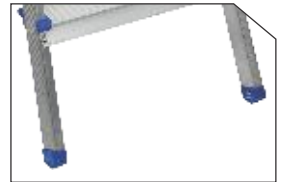

STEP LADDER

- Light weight and Portable
- Slip Resistant
- Easy to operate & Store

MODEL	SIZE	MAXIMUM STANDING HEIGHT	LADDER HEIGHT
104	1+3 Step=4	3.00'	4.50'
105	1+4 Step=5	3.75'	5.25'
106	1+5 Step=6	4.50'	6.00'
107	1+6 Step=7	5.25'	6.75'
108	1+7 Step=8	6.00'	7.50'

DOLLAR BLUE

- Light weight and Portable
- Slip Resistant
- Easy to operate & Store

MODEL	SIZE	MAXIMUM STANDING HEIGHT	LADDER HEIGHT
104B	1+3 Step=4	3.00'	4.50'
105B	1+4 Step=5	3.75'	5.25'
106B	1+5 Step=6	4.50'	6.00'
107B	1+6 Step=7	5.25'	6.75'
108B	1+7 Step=8	6.00'	7.50'