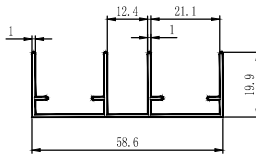

Sliding Door Channel Heavy Without Plastic

2Mtr	3 Mtr	4Mtr
01 - Aluminium Matt		

Wardrobe Sliding Channel (Double)

8 Feet	10 Feet	13 Feet
01 - Aluminium Matt		

New Wardrobe Sliding Channel (Double) Soft Close