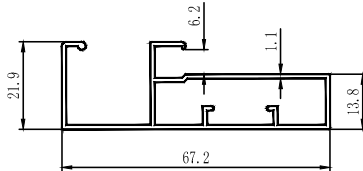

Glass Frame Profile With Handle For 45mm (3 Mtr.)

01 - Aluminium Matt	05 - Iron Grey
02 - C.P	06 - Black
03 - Champagne	07 - Gold
04 - Rosegold	08 - Metallic Bronze