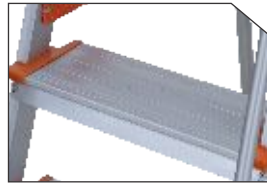

MODEL	SIZE	MAXIMUM STANDING HEIGHT	LADDER HEIGHT
TT-04	1+3 Step=4	3.00'	4.50'
TT-05	1+4 Step=5	3.75'	5.25'
TT-06	1+5 Step=6	4.50'	6.00'
TT-07	1+6 Step=7	5.25'	6.75'
TT-08	1+7 Step=8	6.00'	7.50'