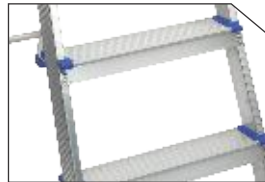

STEP LADDER

- Light weight and Portable
- Slip Resistant
- Easy to operate & Store

MODEL	SIZE	MAXIMUM STANDING HEIGHT	LADDER HEIGHT
104	1+3 Step=4	3.00'	4.50'
105	1+4 Step=5	3.75'	5.25'
106	1+5 Step=6	4.50'	6.00'
107	1+6 Step=7	5.25'	6.75'
108	1+7 Step=8	6.00'	7.50'

DOLLAR BLUE

- Light weight and Portable
- Slip Resistant
- Easy to operate & Store

MODEL	SIZE	MAXIMUM STANDING HEIGHT	LADDER HEIGHT
104B	1+3 Step=4	3.00'	4.50'
105B	1+4 Step=5	3.75'	5.25'
106B	1+5 Step=6	4.50'	6.00'
107B	1+6 Step=7	5.25'	6.75'
108B	1+7 Step=8	6.00'	7.50'