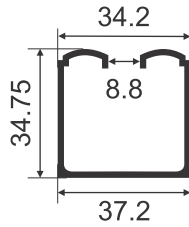

Inlay Decoration Profile 'T' Type (3 Mtr.)

6mm	8mm	12mm	19mm	22mm	25mm
02 - C.P			06 - Black		
04 - Rosegold			07 - Gold		

Sliding Door Channel Heavy Without Plastic

2Mtr	3 Mtr	4Mtr
01 - Aluminium Matt