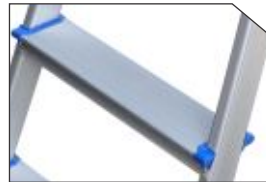

MODEL	SIZE	MAXIMUM STANDING HEIGHT	LADDER HEIGHT
104	1+3 Step=4	3.00'	4.50'
105	1+4 Step=5	3.75'	5.25'
106	1+5 Step=6	4.50'	6.00'
107	1+6 Step=7	5.25'	6.75'
108	1+7 Step=8	6.00'	7.50'