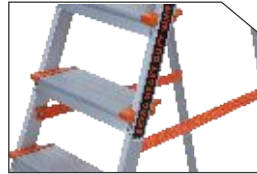

15-16

STEP BY STEP

SBS SERIES / POPULAR

FEATURES

LATEST MODIFIED INTERNATIONAL STANDARD

- Latest Foot Style
- Slip Resistant
- Easy to Operate
- 75mm step with extra Heavy Material
- Modified Step Cover

MODEL	SIZE	MAXIMUM STANDING HEIGHT	LADDER HEIGHT
SBS-04	1+3 Step=4	3.00'	4.50'
SBS-05	1+4 Step=5	3.75'	5.25'
SBS-06	1+5 Step=6	4.50'	6.00'
SBS-07	1+6 Step=7	5.25'	6.75'
SBS-08	1+7 Step=8	6.00'	7.50'