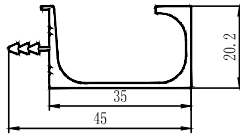

DOLLAR BLUE

- Light weight and Portable
- Slip Resistant
- Easy to operate & Store

MODEL	SIZE	MAXIMUM STANDING HEIGHT	LADDER HEIGHT
104B	1+3 Step=4	3.00'	4.50'
105B	1+4 Step=5	3.75'	5.25'
106B	1+5 Step=6	4.50'	6.00'
107B	1+6 Step=7	5.25'	6.75'
108B	1+7 Step=8	6.00'	7.50'

KITCHEN STOOL

- Available in 2 & 3 Steps

Model	Steps	Distance
7002	2+2	12"
7003	3+3	12"

ALUMINIUM SELF SUPPORTING EXTENSION LADDER

9300 SERIES

- With Ring, Wheel , Train
- Step 1" DIA
- 5 Star/10 Gauge
- 7 Star 10 Gauge

Sizes Charged	Open Size
10+10+10=30	17
12+12+12=36	21
16+16+16=48	28
20+20+20=60	35
24+24+24=72	44

Kitchen Cabinet Channel 'G' Type (3 Mtr.)

01 - Aluminium Matt	05 - Iron Grey
02 - C.P	06 - Black
03 - Champagne	07 - Gold
04 - Rosegold	08 - Metallic Bronze