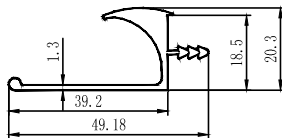

Kitchen Cabinet Channel 'J' Type (3 Mtr.)

01 - Aluminium Matt	05 - Iron Grey
02 - C.P	06 - Black
03 - Champagne	07 - Gold
04 - Rosegold	08 - Metallic Bronze