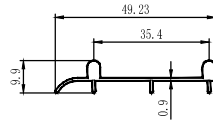

Wardrobe Sliding Channel (Double)

8 Feet	10 Feet	13 Feet
01 - Aluminium Matt