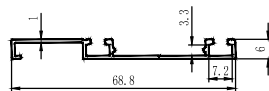

New Wardrobe Sliding Channel (Double) Soft Close

8 Feet	10 Feet	13 Feet
01 - Aluminium Matt , 04 - Rosegold , 06 - Black		

- It Is Available With Cover & Without Cover