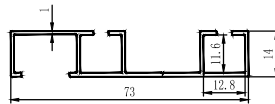

New Wardrobe Sliding Channel (Double) Soft Close

8 Feet	10 Feet	13 Feet
01 - Aluminium Matt , 04 - Rosegold , 06 - Black		

- It Is Available With Cover & Without Cover