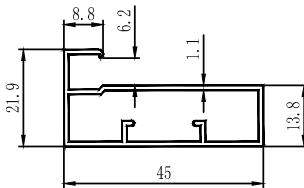

Glass Frame Profile For 45mm (3 Mtr.)

01 - Aluminium Matt	05 - Iron Grey
02 - C.P	06 - Black
03 - Champagne	07 - Gold
04 - Rosegold	08 - Metallic Bronze