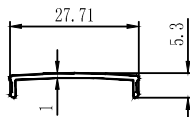

Inlay Decoration Profile 'T' Type (3 Mtr.)

6mm	8mm	12mm	19mm	22mm	25mm
02 - C.P			06 - Black		
04 - Rosegold			07 - Gold		

Sliding Door Channel Heavy Without Plastic

2Mtr	3 Mtr	4Mtr
01 - Aluminium Matt		

Wardrobe Sliding Channel (Double)

8 Feet	10 Feet	13 Feet
01 - Aluminium Matt		

New Wardrobe Sliding Channel (Double) Soft Close

8 Feet	10 Feet	13 Feet
01 - Aluminium Matt , 04 - Rosegold , 06 - Black		

- It Is Available With Cover & Without Cover