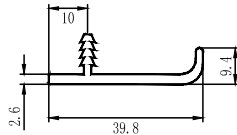

Kitchen Cabinet Channel 'F' Type (3 Mtr.)

01 - Aluminium Matt	05 - Iron Grey
02 - C.P	06 - Black
03 - Champagne	07 - Gold
04 - Rosegold	08 - Metallic Bronze